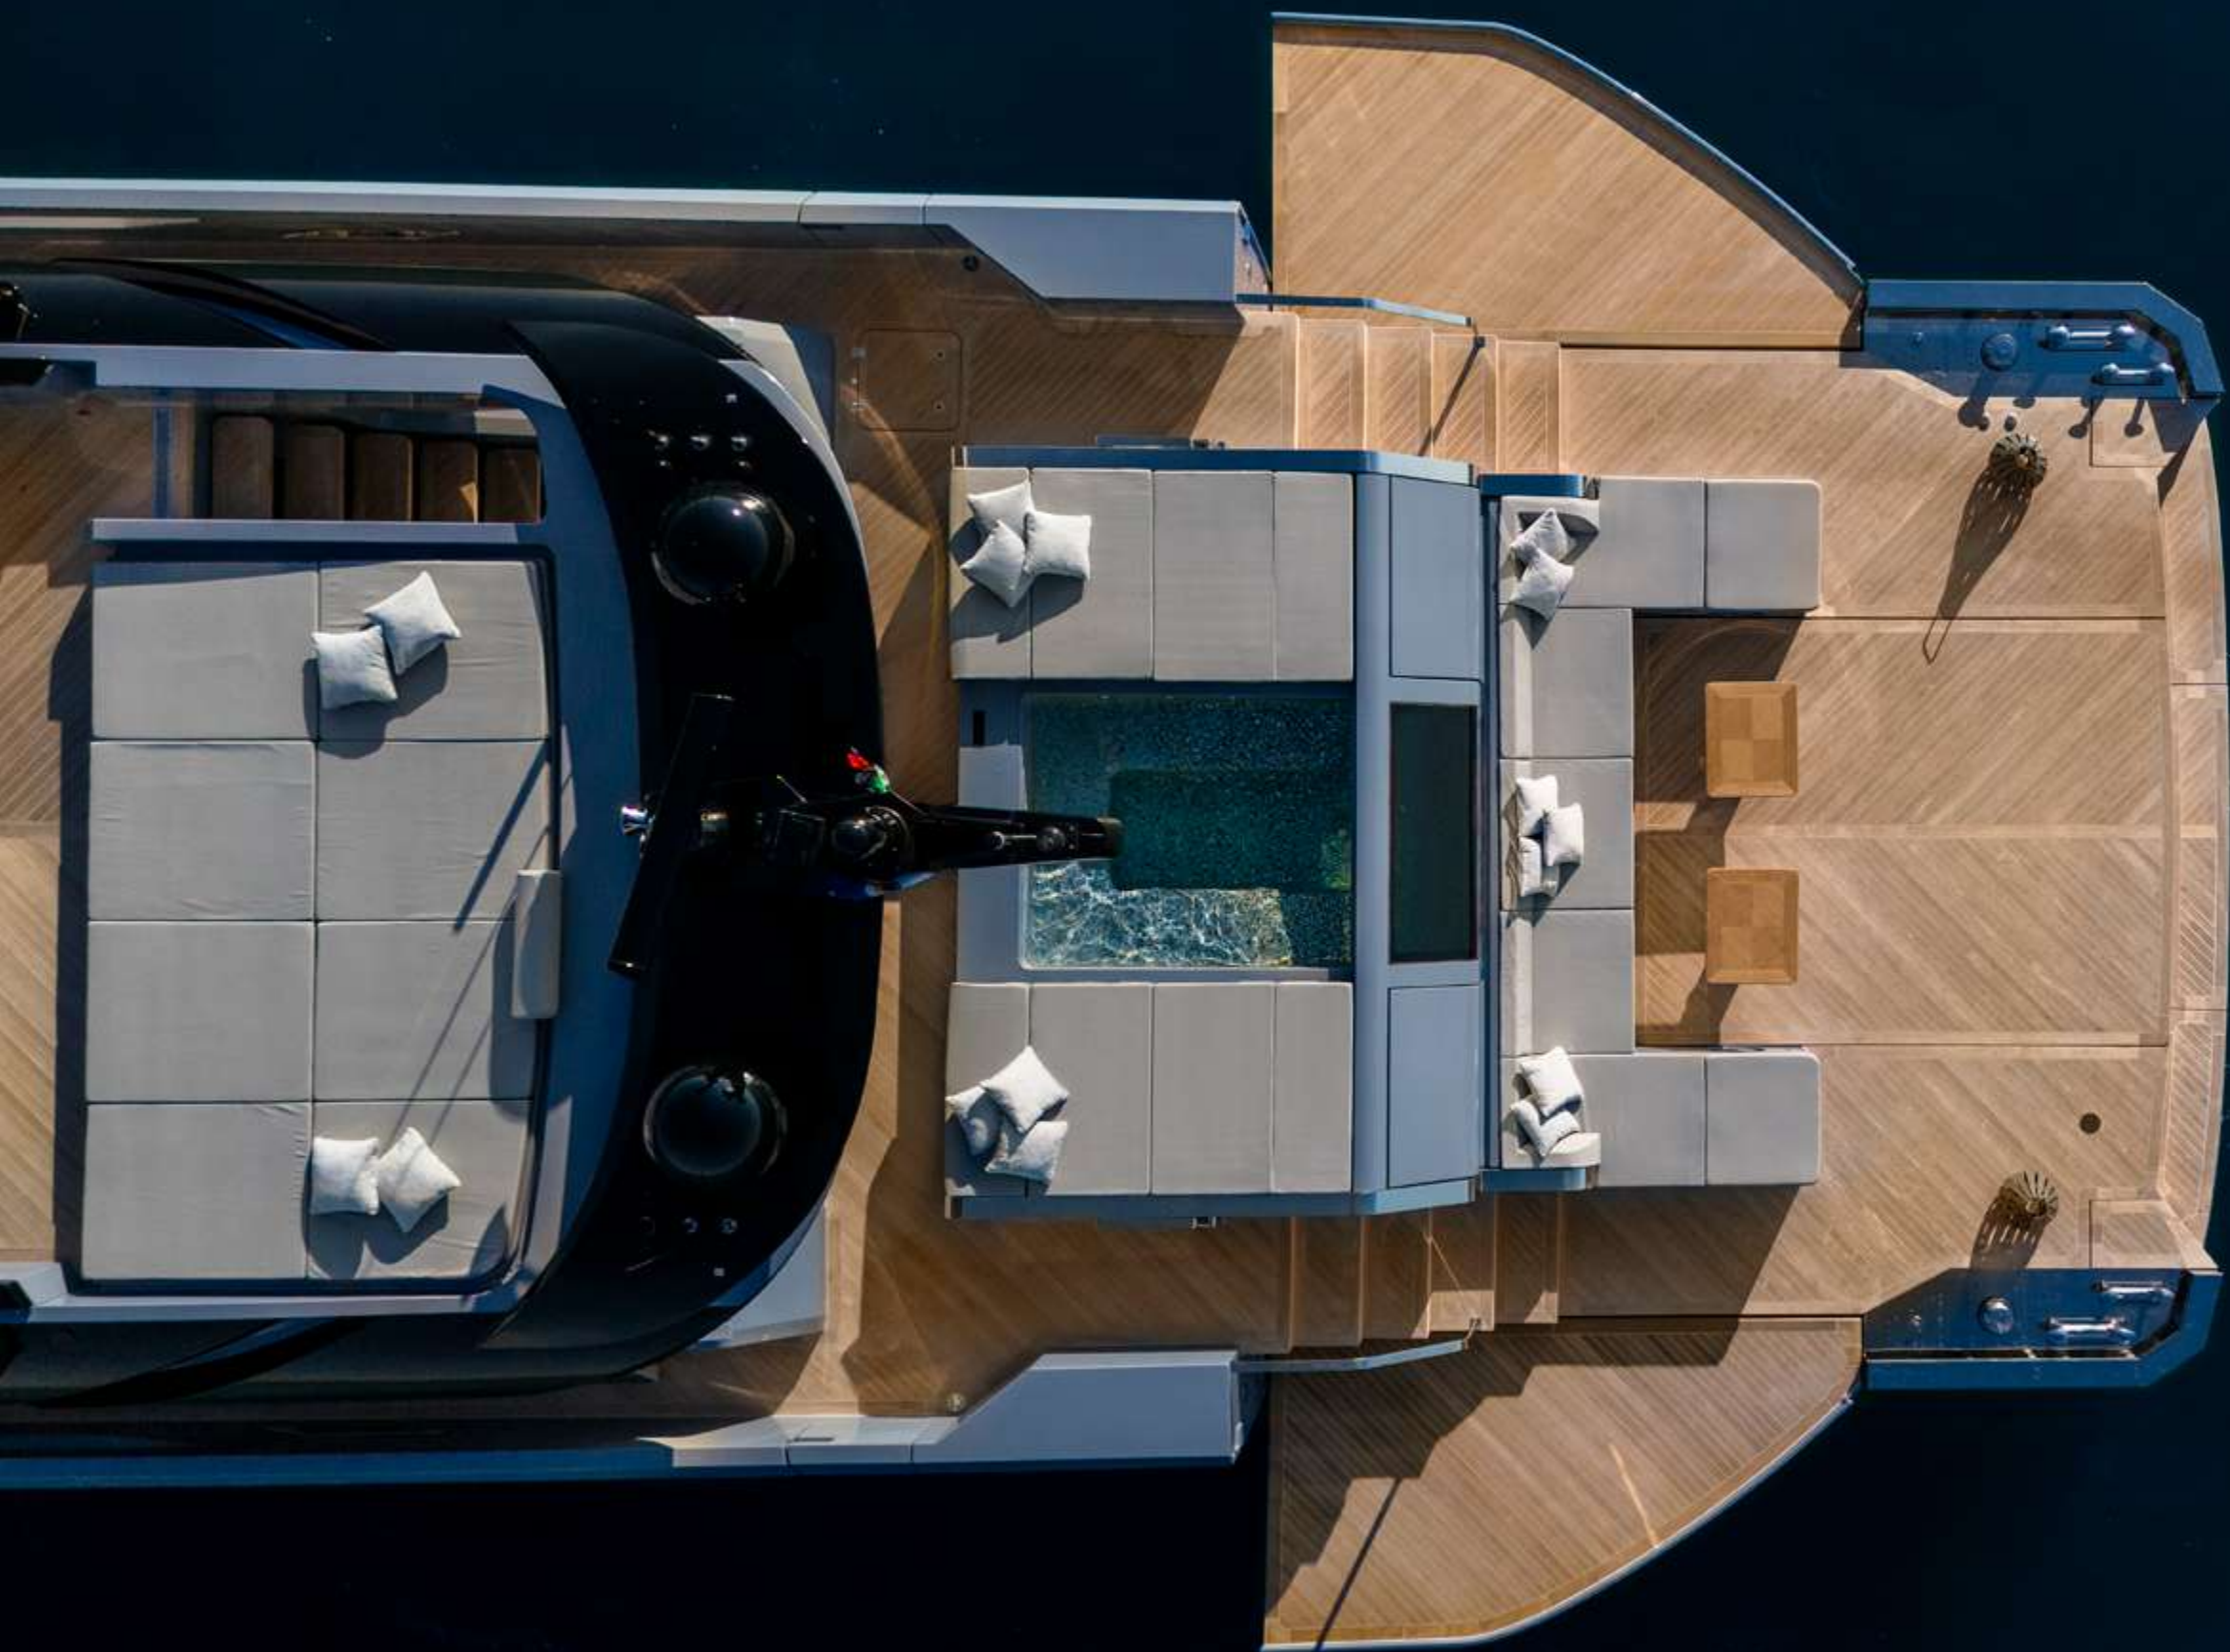

AB 120

AB YACHTS
BETTER THAN BEST

AB 120

AB YACHTS
BETTER THAN BEST

The all-new AB 120 is a sporty and alluring design 128-foot (37-metre) yacht that can effortlessly fly across the water at over 45 knots while maintaining top-tier comfort and safety. What sets it apart is the surprisingly spacious interior, a rare find in vessels with such a sporty vibe.

What's more, it introduces impressive volume and unique solutions to onboard living, all while fostering a deep connection to the great outdoors

A 1,100-SQUARE-FOOT (100 SQM) INDOOR-OUTDOOR SPACE, EASILY CREATED BY SLIDING OPEN THE SALOON DOOR.

THE SALON, AFT COCKPIT, AND BEACH AREA COMBINE INTO AN INTEGRATED LEISURE AREA.

DEPLOY THE TWO LARGE AFT WINGS AND THE BEACH CLUB IS EXTENDED FURTHER, CREATING A MAGNIFICENT TERRACE ON THE SEA

TENDER AND TOYS ONBOARDING IS ALSO THE EASIEST IT'S EVER BEEN, WITH THE AB 120'S AFT GARAGE "FLOAT-IN" SYSTEM AND FUNCTIONAL FORWARD GARAGE.

THE AB 120 WAS BORN TO PERFORM.
SHE CAN FLY ACROSS THE WATER AT OVER 45
KNOTS, AN EYE-WATERING SPEC TURNED JAW-
DROPPING WHEN COMBINED WITH HER ZERO-
VIBRATION AND REDUCED CO2 EMISSION BUILD.
WITH A 4-FOOT DRAFT (1.3 METRES) HER OWNER
CAN DISCOVER ANY DESTINATION WITH EASE,
NAVIGATING REMOTE BAYS, CORAL CAYS AND
SHALLOW WATERS AS SEEN IN THE CARIBBEAN,
BAHAMAS AND MIAMI.