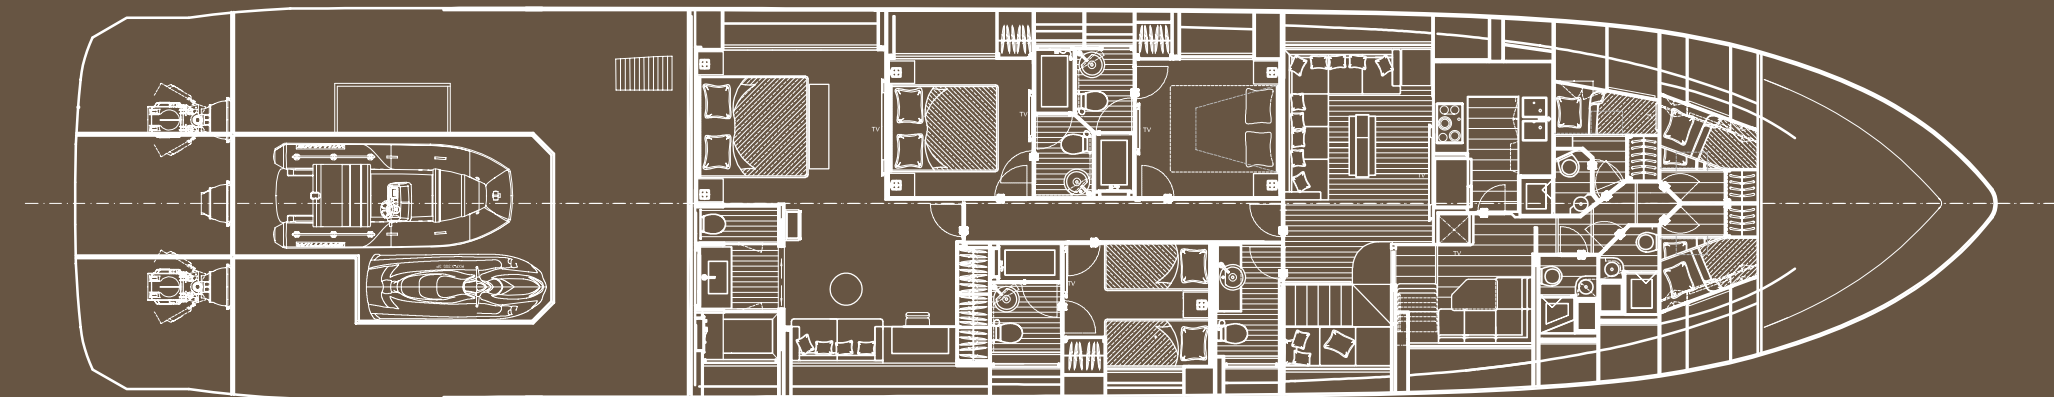

MAIN DECK

LOWER DECK