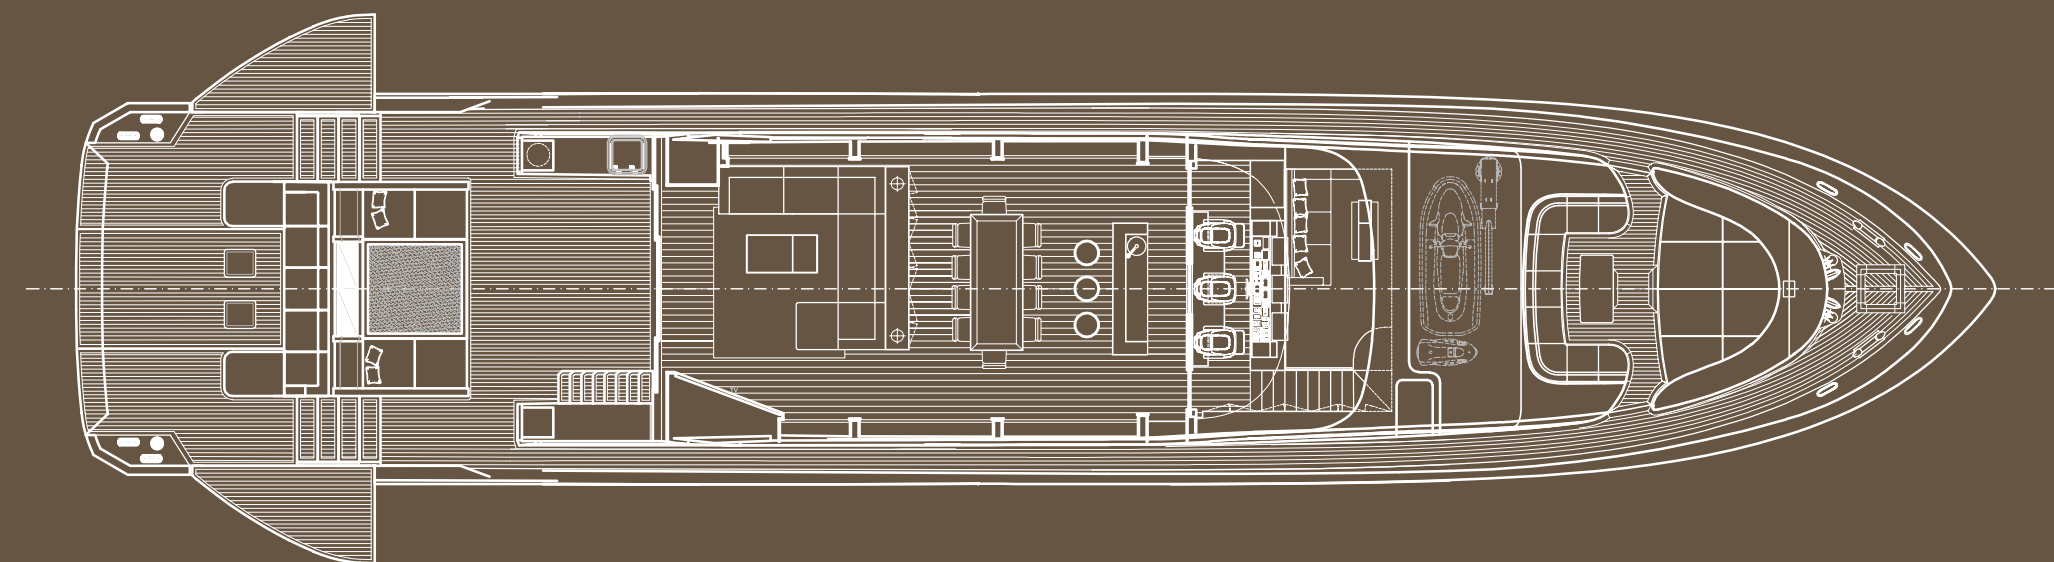

FLYBRIDGE

MAIN DECK