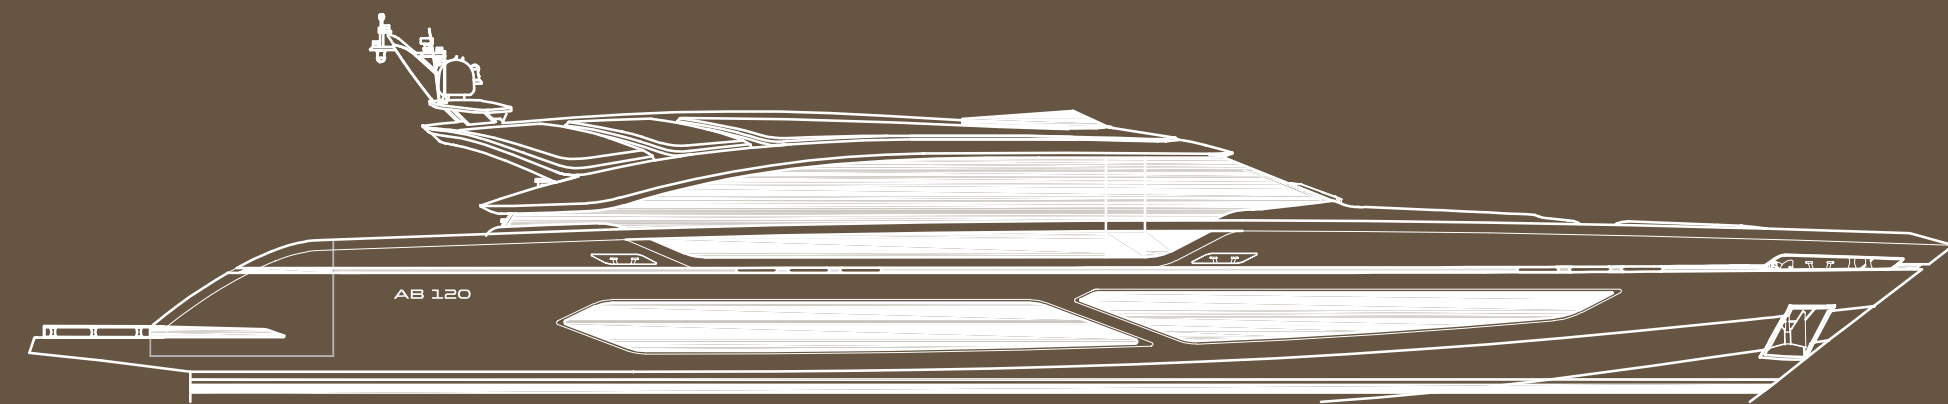

AB 120

AB YACHTS
BETTER THAN BEST

AB 120

AB YACHTS
BETTER THAN BEST

The all-new AB 120 is a sporty and alluring design 128-foot (37-metre) yacht that can effortlessly fly across the water at over 45 knots while maintaining top-tier comfort and safety. What sets it apart is the surprisingly spacious interior, a rare find in vessels with such a sporty vibe.

THE AB 120 WAS BORN TO PERFORM.
SHE CAN FLY ACROSS THE WATER AT OVER 45
KNOTS, AN EYE-WATERING SPEC TURNED JAW-
DROPPING WHEN COMBINED WITH HER ZERO-
VIBRATION AND REDUCED CO2 EMISSION BUILD.
WITH A 4-FOOT DRAFT (1.3 METRES) HER OWNER
CAN DISCOVER ANY DESTINATION WITH EASE,
NAVIGATING REMOTE BAYS, CORAL CAYS AND
SHALLOW WATERS AS SEEN IN THE CARIBBEAN,
BAHAMAS AND MIAMI.

ACCOMMODATION IS FOR UP TO TEN GUESTS IN FOUR CABINS, PLUS A HOTEL-STYLE 'DOUBLE HEIGHT CEILING' LOWER DECK SALOON. CREW QUARTERS ARE FOR SIX IN THREE CABINS.

PREMIUM AMENITIES INCLUDE
A 'CINEMA UNDER THE STARS' SYSTEM
ON THE SUNDECK, A CONVERTIBLE GYM,
AND A BESPOKE BAR.