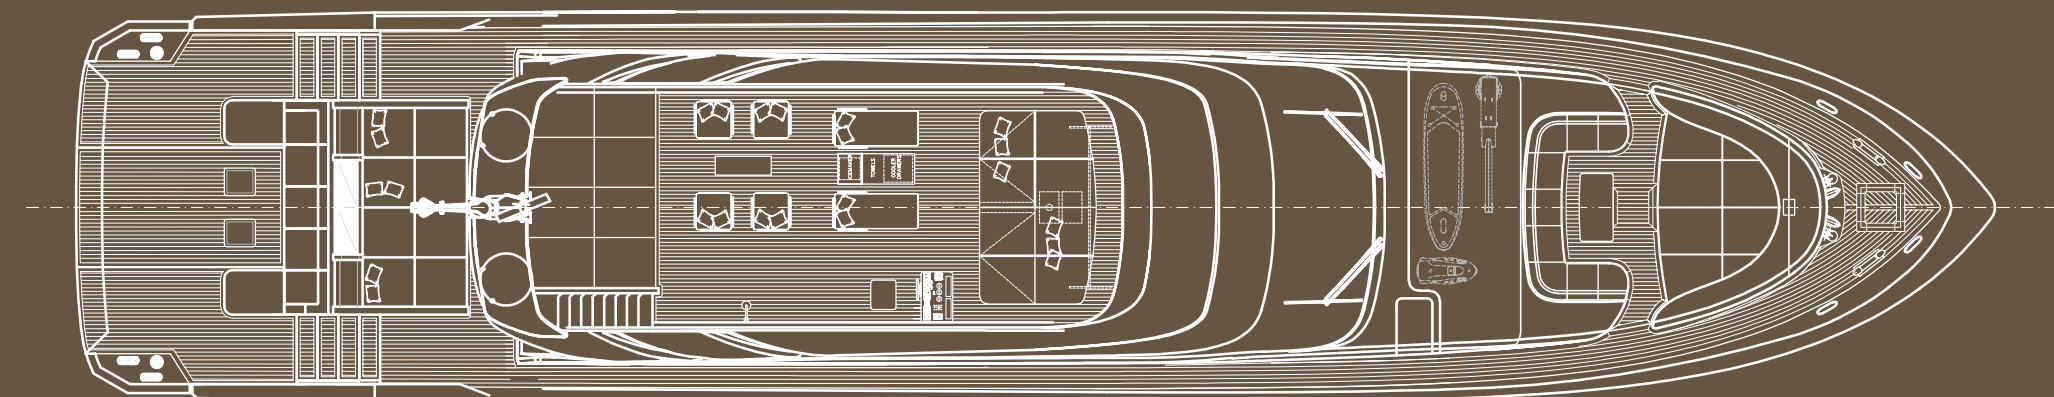

THE AB 120 WAS BORN TO PERFORM.
SHE CAN FLY ACROSS THE WATER AT OVER 45
KNOTS, AN EYE-WATERING SPEC TURNED JAW-
DROPPING WHEN COMBINED WITH HER ZERO-
VIBRATION AND REDUCED CO2 EMISSION BUILD.
WITH A 4-FOOT DRAFT (1.3 METRES) HER OWNER
CAN DISCOVER ANY DESTINATION WITH EASE,
NAVIGATING REMOTE BAYS, CORAL CAYS AND
SHALLOW WATERS AS SEEN IN THE CARIBBEAN,
BAHAMAS AND MIAMI.

PERFORMANCE

Max speed	44 KNOTS
Cruising Speed	39 KNOTS
Range at cruising speed	~ 500 NM at 39 knots

ACCOMMODATION

Guests	Up to 10 in 5 cabins
Crew	Up to 6 in 3 cabins

CLASSIFICATION

Class: R.I.Na. – C ✳ HULL ● MACH Y Unrestricted Navigation (upon request)